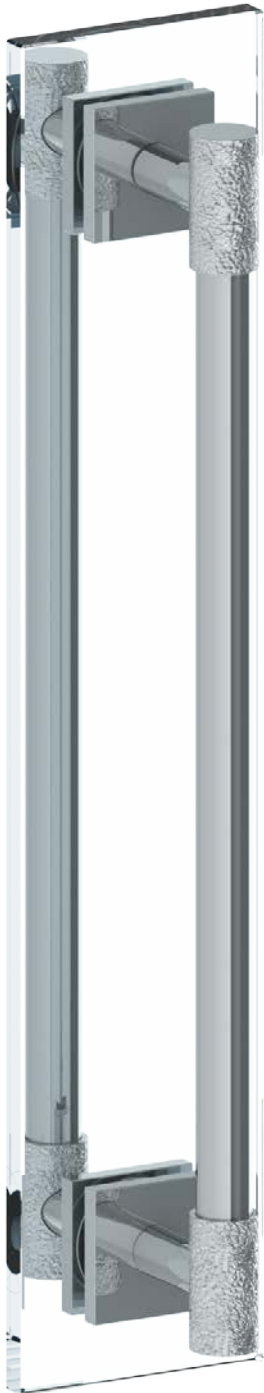

27-0.1- DDP

Glass Mounted Double Shower Door Pull
For use with 1/2" thick glass with Ø1/2" holes
Sense Collection

MODEL NO.	DIMENSION L (CENTER BAR LENGTH)
27-0.1-6DDP	6"
27-0.1-12DDP	12"
27-0.1-18DDP	18"
27-0.1A-DDP	24"